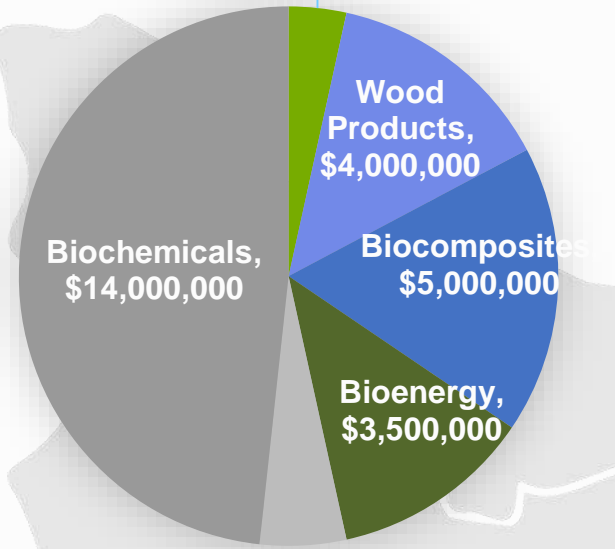

The [Forest EDGE](#) is a geospatially enabled set of tools developed by CRIBE to promote economic development & investment opportunities in Ontario, and to provide investors with information related to the province's forest

Our Investments at Work \$29M

in innovation funding deployed since 2009

37

Projects to Date

9

Active Projects

Value Chain Development,
\$1,000,000

Forest Innovation,
\$1,500,000